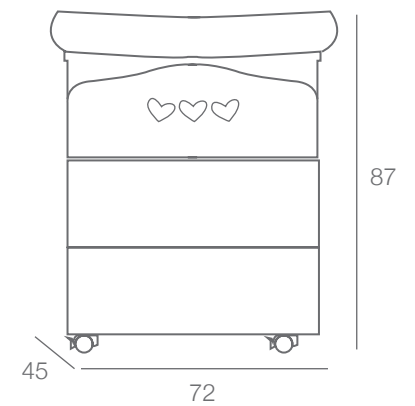

Bagnetto con ruote
Baby bath with wheels