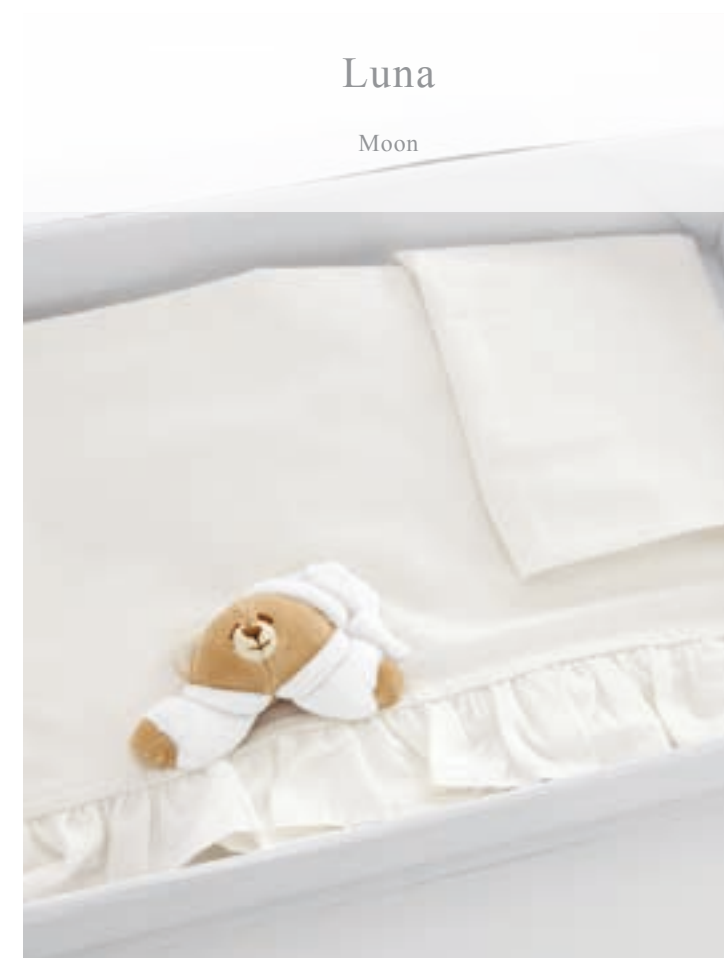

Bed includes wheels

“Dormi dormi angioletto
coccolato dal tuo orsetto”

*“Sleep little angel, sleep
cuddled by your teddy bear”*

Luna

Moon

Stella

Star

1. 39617 Piumone letto panna set 4 pz. paracolpi centrale 60x58 cm - laterali 63x50 cm •
 2. 39517 Piumone letto panna paracolpi lungo set 4 pz. paracolpi centrale 60x58 cm - laterali 122x33 cm • 3. 39580 Lampadario panna grande diam.50x h36 cm •
 4. 39516 Lenzuola letto panna set 3 pz 120x170 cm - 39515 Lenzuola carrozzina panna set 3 pz 60x120 cm •
 5. 39510 Copertina carrozzina jersey panna 85x65 cm • 6. 39541 Pannello portaoggetti panna 60x55 cm
1. 39617 Cream bed duvet set of 4 pcs central bumper 60x58 cm - sides 63x50 cm •
 2. 39517 Cream bed duvet set of 4 pcs central bumper 60x58 cm - long side 122x33 cm • 3. 39580 Cream pendant lamp large diam.50x h36 cm •
 4. 39516 Cream bed linen set of 3 pcs 120x170 cm - 39515 Cream pushchair linen set of 3 pcs 60x120 cm •
 5. 39510 Cream jersey pushchair blanket 85x65 cm • 6. 39541 Cream toy storage cloth with pockets 60x55 cm