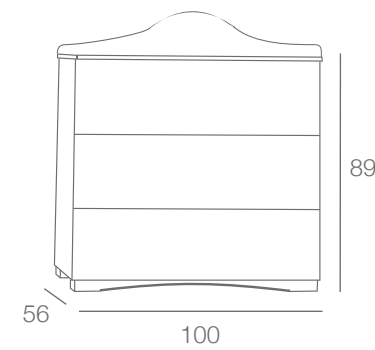

Comò
Chest of drawers