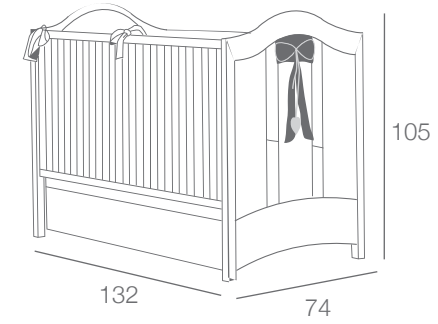

Letto con ruote
Bed with wheels